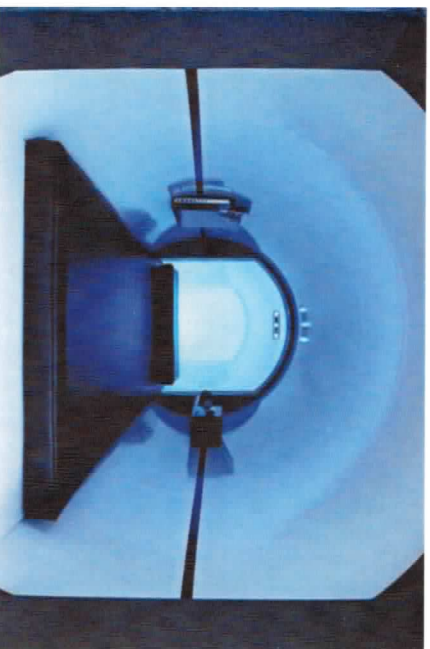

Podtime Harmony

The entry to Podtime *Harmony* is from the foot end and the closure is a privacy blind. This Pod is ideal for quiet locations with low ambient noise.

Length 220cm Width 120cm
Height 120cm Weight 90 - 95kg